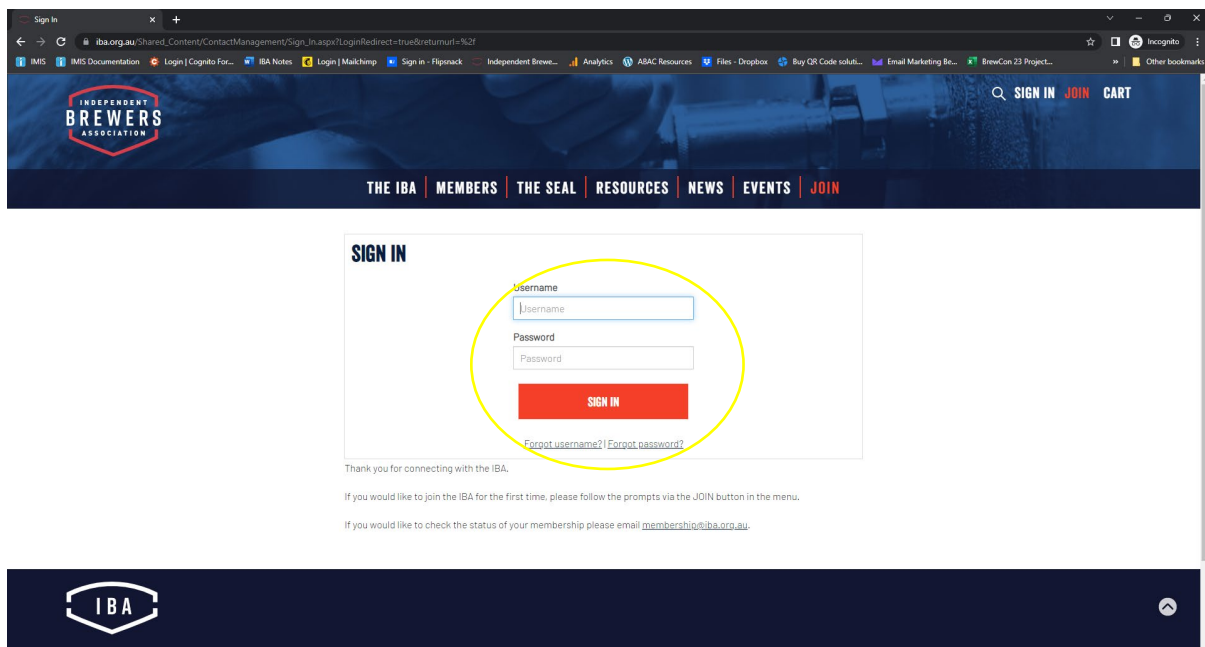

How to find your membership number

1. Click on 'Sign In' (top right corner)

2. Fill in your username and password and click sign in

3. Scroll down and click on 'Update my brewery details'

4. Here you will find your membership ID under your name