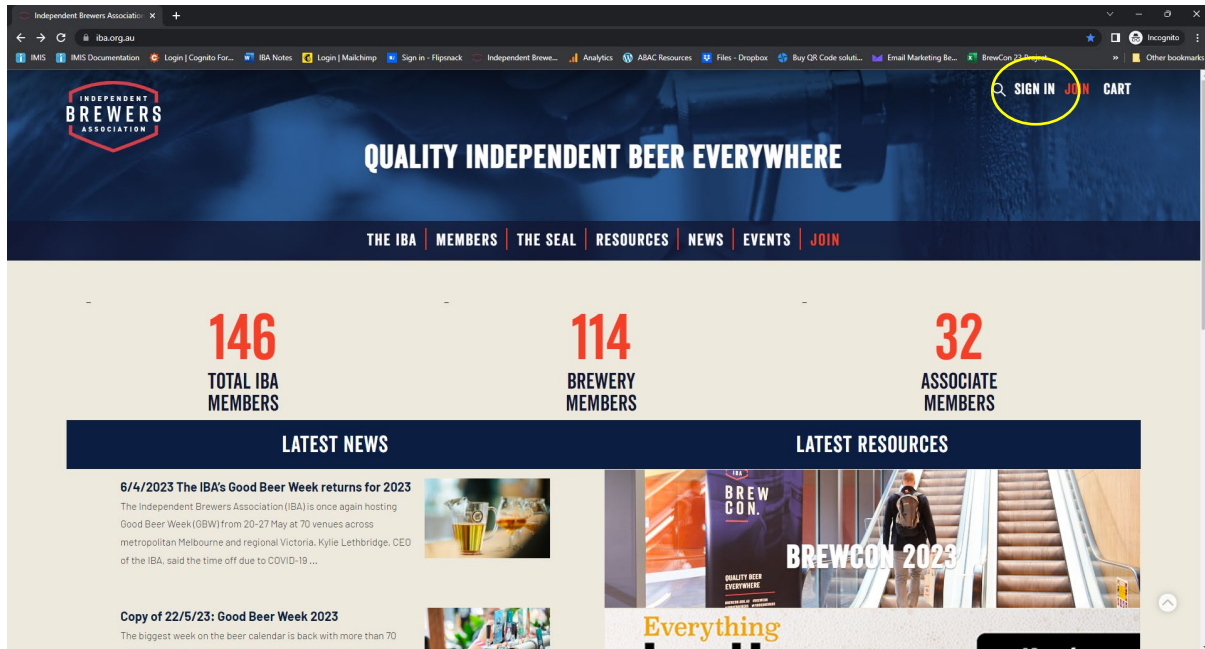

How to find your membership number

1. Click on 'Sign In' (top right corner)

2. Fill in your username and password and click sign in

3. Scroll down and click on 'Update my brewery details'

4. Here you will find your membership ID under your name